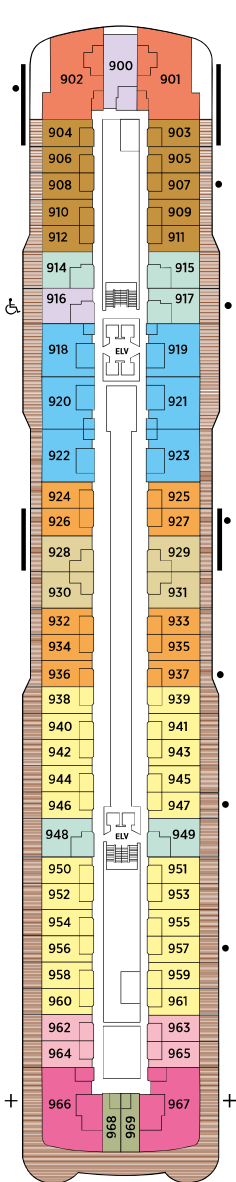

SEVEN SEAS GRANDEUR™

DECK 4

DECK 5

DECK 6

DECK 7

DECK 8

OVERALL LENGTH.....224 m
 BEAM (WIDTH).....31 m
 DRAFT7 m
 SUITES375
 GUESTS.....750
 OFFICERSEuropean
 CREW542 International
 GUEST DECKS.....10
 GROSS TONNAGE55,500
 CRUISING SPEED19,5 Knots
 SHIP'S REGISTRYMarshall Islands

■ RS	REGENT SUITE	■ D	CONCIERGE SUITE
■ MS	MASTER SUITE	■ E	CONCIERGE SUITE
■ GS	GRAND SUITE	■ F1	SUPERIOR SUITE
■ GN	GRANDEUR SUITE	■ F2	SUPERIOR SUITE
■ SS	SEVEN SEAS SUITE	■ G1	DELUXE VERANDA SUITE
■ A	PENTHOUSE SUITE	■ G2	DELUXE VERANDA SUITE
■ B	PENTHOUSE SUITE	■ H	VERANDA SUITE
■ C	PENTHOUSE SUITE		

DECK 9

DECK 10

DECK 11

DECK 12

DECK 14

- + 2-bedroom suite accommodates up to 6 guests
- Convertible sofa bed
- ♿ Wheelchair accessible suites 822, 823 and 916 have shower stall instead of bathtub

- Connecting suites
- ★ Bathroom features a glass-enclosed shower instead of bathtub in category A, B, C, G1, G2 and H