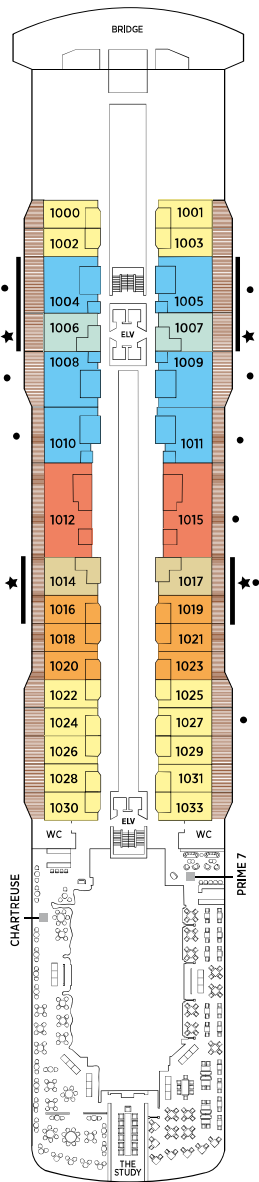

SEVEN SEAS GRANDEUR™

DECK 4

DECK 5

DECK 6

DECK 7

DECK 8

OVERALL LENGTH.....224 m
 BEAM (WIDTH).....31 m
 DRAFT7 m
 SUITES375
 GUESTS.....750
 OFFICERSEuropean
 CREW542 International
 GUEST DECKS.....10
 GROSS TONNAGE55,500
 CRUISING SPEED19,5 Knots
 SHIP'S REGISTRYMarshall Islands

■ RS	REGENT SUITE	■ D	CONCIERGE SUITE
■ MS	MASTER SUITE	■ E	CONCIERGE SUITE
■ GS	GRAND SUITE	■ F1	SUPERIOR SUITE
■ GN	GRANDEUR SUITE	■ F2	SUPERIOR SUITE
■ SS	SEVEN SEAS SUITE	■ G1	DELUXE VERANDA SUITE
■ A	PENTHOUSE SUITE	■ G2	DELUXE VERANDA SUITE
■ B	PENTHOUSE SUITE	■ H	VERANDA SUITE
■ C	PENTHOUSE SUITE		

DECK 9

DECK 10

DECK 11

DECK 12

DECK 14

- + 2-bedroom suite accommodates up to 6 guests
- Convertible sofa bed
- ♿ Wheelchair accessible suites 822, 823 and 916 have shower stall instead of bathtub

- Connecting suites
- ★ Bathroom features a glass-enclosed shower instead of bathtub in category A, B, C, G1, G2 and H