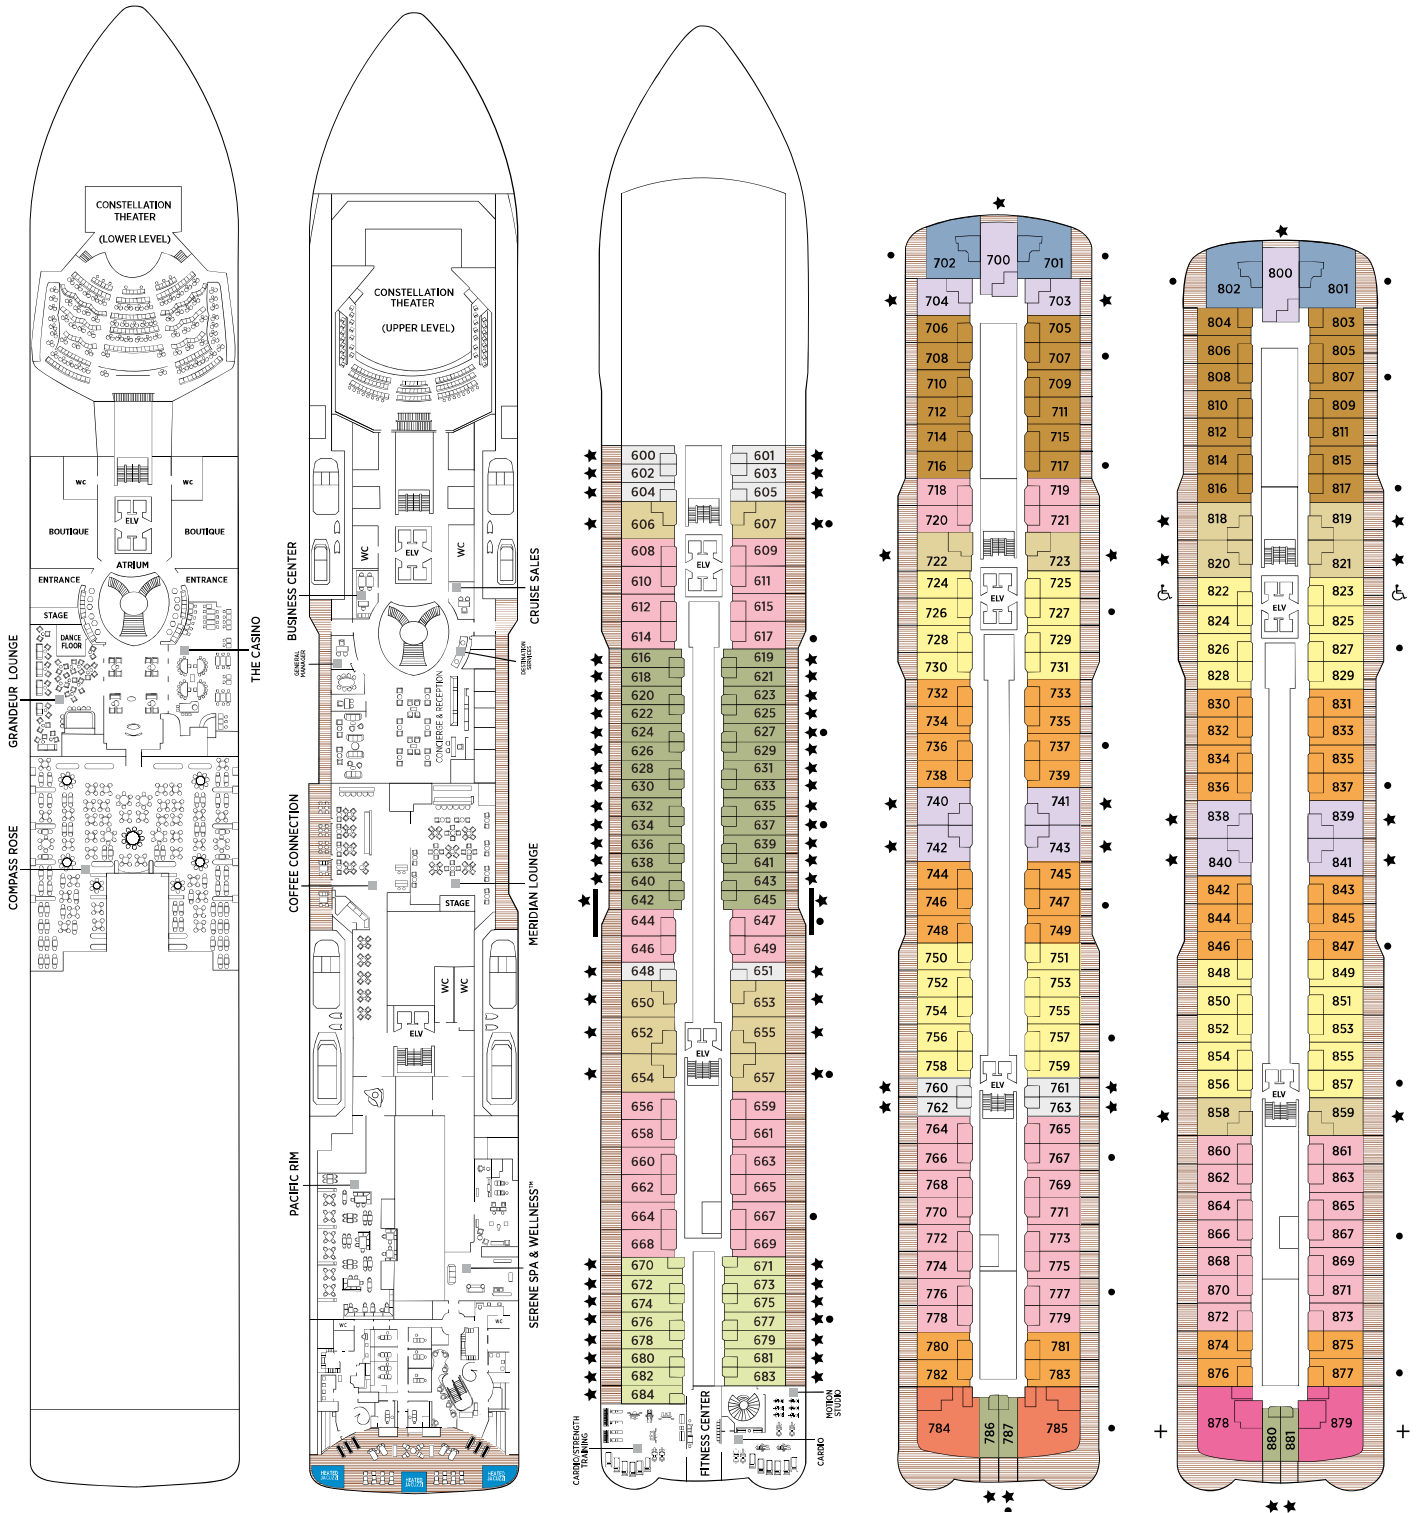

SEVEN SEAS GRANDEUR™

DECK 4

DECK 5

DECK 6

DECK 7

DECK 8

OVERALL LENGTH.....224 m
 BEAM (WIDTH).....31 m
 DRAFT7 m
 SUITES375
 GUESTS.....750
 OFFICERSEuropean
 CREW542 International
 GUEST DECKS.....10
 GROSS TONNAGE55,500
 CRUISING SPEED19,5 Knots
 SHIP'S REGISTRYMarshall Islands

■ RS	REGENT SUITE	■ D	CONCIERGE SUITE
■ MS	MASTER SUITE	■ E	CONCIERGE SUITE
■ GS	GRAND SUITE	■ F1	SUPERIOR SUITE
■ GN	GRANDEUR SUITE	■ F2	SUPERIOR SUITE
■ SS	SEVEN SEAS SUITE	■ G1	DELUXE VERANDA SUITE
■ A	PENTHOUSE SUITE	■ G2	DELUXE VERANDA SUITE
■ B	PENTHOUSE SUITE	■ H	VERANDA SUITE
■ C	PENTHOUSE SUITE		

DECK 9

DECK 10

DECK 11

DECK 12

DECK 14

- + 2-bedroom suite accommodates up to 6 guests
- Convertible sofa bed
- ♿ Wheelchair accessible suites 822, 823 and 916 have shower stall instead of bathtub

- Connecting suites
- ★ Bathroom features a glass-enclosed shower instead of bathtub in category A, B, C, G1, G2 and H

*Estimated gross tonnage
 Up to one rollaway bed can be added to most suites. Please enquire at time of booking.