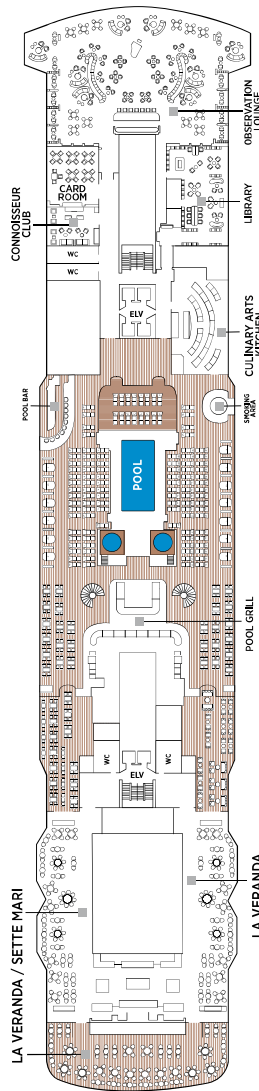

SEVEN SEAS GRANDEUR™

DECK 4

DECK 5

DECK 6

DECK 7

DECK 8

OVERALL LENGTH.....224 m
 BEAM (WIDTH).....31 m
 DRAFT7 m
 SUITES375
 GUESTS.....750
 OFFICERSEuropean
 CREW542 International
 GUEST DECKS.....10
 GROSS TONNAGE55,500
 CRUISING SPEED19,5 Knots
 SHIP'S REGISTRYMarshall Islands

■ RS	REGENT SUITE	■ D	CONCIERGE SUITE
■ MS	MASTER SUITE	■ E	CONCIERGE SUITE
■ GS	GRAND SUITE	■ F1	SUPERIOR SUITE
■ GN	GRANDEUR SUITE	■ F2	SUPERIOR SUITE
■ SS	SEVEN SEAS SUITE	■ G1	DELUXE VERANDA SUITE
■ A	PENTHOUSE SUITE	■ G2	DELUXE VERANDA SUITE
■ B	PENTHOUSE SUITE	■ H	VERANDA SUITE
■ C	PENTHOUSE SUITE		

DECK 9

DECK 10

DECK 11

DECK 12

DECK 14

- + 2-bedroom suite accommodates up to 6 guests
- Convertible sofa bed
- ♿ Wheelchair accessible suites 822, 823 and 916 have shower stall instead of bathtub

- Connecting suites
- ★ Bathroom features a glass-enclosed shower instead of bathtub in category A, B, C, G1, G2 and H