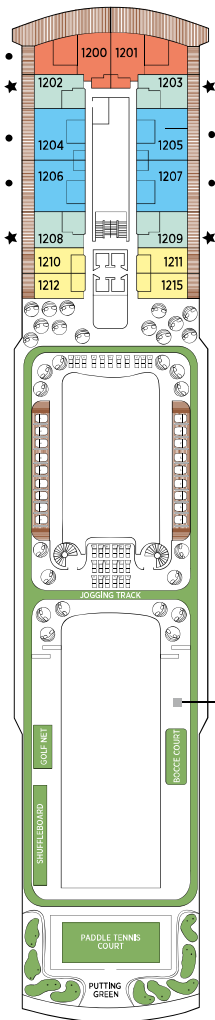

SEVEN SEAS GRANDEUR™

DECK 4

DECK 5

DECK 6

DECK 7

DECK 8

OVERALL LENGTH.....224 m
 BEAM (WIDTH).....31 m
 DRAFT7 m
 SUITES375
 GUESTS.....750
 OFFICERSEuropean
 CREW542 International
 GUEST DECKS.....10
 GROSS TONNAGE55,500
 CRUISING SPEED19,5 Knots
 SHIP'S REGISTRYMarshall Islands

■ RS	REGENT SUITE	■ D	CONCIERGE SUITE
■ MS	MASTER SUITE	■ E	CONCIERGE SUITE
■ GS	GRAND SUITE	■ F1	SUPERIOR SUITE
■ GN	GRANDEUR SUITE	■ F2	SUPERIOR SUITE
■ SS	SEVEN SEAS SUITE	■ G1	DELUXE VERANDA SUITE
■ A	PENTHOUSE SUITE	■ G2	DELUXE VERANDA SUITE
■ B	PENTHOUSE SUITE	■ H	VERANDA SUITE
■ C	PENTHOUSE SUITE		

DECK 9

DECK 10

DECK 11

DECK 12

DECK 14

- + 2-bedroom suite accommodates up to 6 guests
- Convertible sofa bed
- ♿ Wheelchair accessible suites 822, 823 and 916 have shower stall instead of bathtub

- Connecting suites
- ★ Bathroom features a glass-enclosed shower instead of bathtub in category A, B, C, G1, G2 and H

*Estimated gross tonnage
 Up to one rollaway bed can be added to most suites. Please enquire at time of booking.