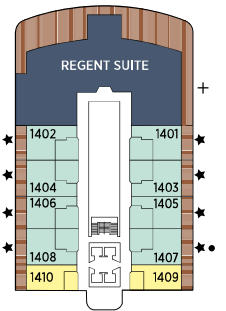

SEVEN SEAS GRANDEUR™

DECK 4

DECK 5

DECK 6

DECK 7

DECK 8

OVERALL LENGTH.....224 m
 BEAM (WIDTH).....31 m
 DRAFT7 m
 SUITES375
 GUESTS.....750
 OFFICERSEuropean
 CREW542 International
 GUEST DECKS.....10
 GROSS TONNAGE55,500
 CRUISING SPEED19,5 Knots
 SHIP'S REGISTRYMarshall Islands

■ RS	REGENT SUITE	■ D	CONCIERGE SUITE
■ MS	MASTER SUITE	■ E	CONCIERGE SUITE
■ GS	GRAND SUITE	■ F1	SUPERIOR SUITE
■ GN	GRANDEUR SUITE	■ F2	SUPERIOR SUITE
■ SS	SEVEN SEAS SUITE	■ G1	DELUXE VERANDA SUITE
■ A	PENTHOUSE SUITE	■ G2	DELUXE VERANDA SUITE
■ B	PENTHOUSE SUITE	■ H	VERANDA SUITE
■ C	PENTHOUSE SUITE		

DECK 9

DECK 10

DECK 11

DECK 12

DECK 14

- + 2-bedroom suite accommodates up to 6 guests
- Convertible sofa bed
- ♿ Wheelchair accessible suites 822, 823 and 916 have shower stall instead of bathtub

- Connecting suites
- ★ Bathroom features a glass-enclosed shower instead of bathtub in category A, B, C, G1, G2 and H