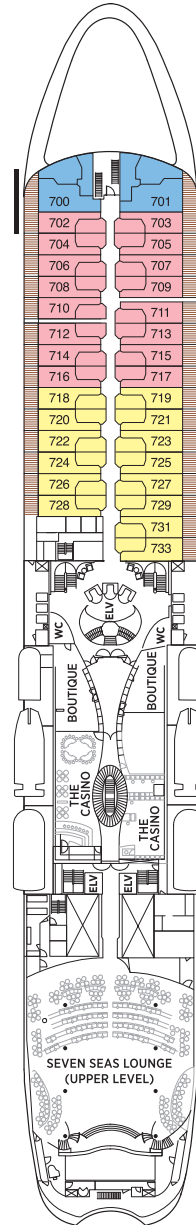

Seven Seas Navigator® DECK PLANS

DECK 5

DECK 6

DECK 7

DECK 8

- | | |
|--|--|
| MS MASTER SUITE | D CONCIERGE SUITE |
| GS GRAND SUITE | E DELUXE VERANDA SUITE |
| NS NAVIGATOR SUITE | F DELUXE VERANDA SUITE |
| A PENTHOUSE SUITE | G DELUXE WINDOW SUITE |
| B PENTHOUSE SUITE | H DELUXE WINDOW SUITE |
| C PENTHOUSE SUITE | |

OVERALL LENGTH... 566 ft.
 BEAM (WIDTH)... 81 ft.
 DRAFT... 24 ft.
 SUITES... 245
 GUESTS... 490
 OFFICERS... European
 CREW... 345 International
 GUEST DECKS... 8
 GROSS TONNAGE... 28,803
 CRUISING SPEED... 20 Knots
 SHIP'S REGISTRY... Bahamas

DECK 9

DECK 10

DECK 11

DECK 12

- Convertible sofa bed
- ♿ Wheelchair accessible suites 832, 833, 928 and 929 have shower stall instead of bathtub
- Connecting suites

Up to one rollaway bed can be added to most suites, please inquire at time of booking.