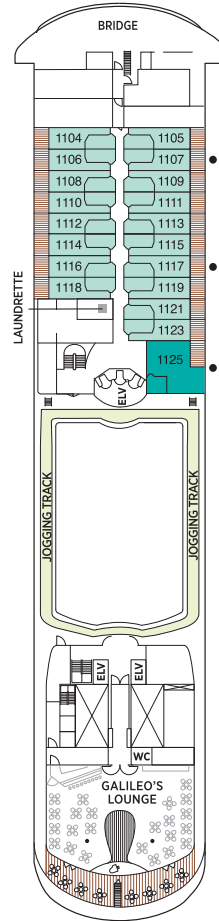

Seven Seas Navigator® DECK PLANS

DECK 5

DECK 6

DECK 7

DECK 8

- | | |
|--|--|
| MS MASTER SUITE | D CONCIERGE SUITE |
| GS GRAND SUITE | E DELUXE VERANDA SUITE |
| NS NAVIGATOR SUITE | F DELUXE VERANDA SUITE |
| A PENTHOUSE SUITE | G DELUXE WINDOW SUITE |
| B PENTHOUSE SUITE | H DELUXE WINDOW SUITE |
| C PENTHOUSE SUITE | |

OVERALL LENGTH... 566 ft.
 BEAM (WIDTH)... 81 ft.
 DRAFT... 24 ft.
 SUITES... 245
 GUESTS... 490
 OFFICERS... European
 CREW... 345 International
 GUEST DECKS... 8
 GROSS TONNAGE... 28,803
 CRUISING SPEED... 20 Knots
 SHIP'S REGISTRY... Bahamas

DECK 9

DECK 10

DECK 11

DECK 12

- Convertible sofa bed
- ♿ Wheelchair accessible suites 832, 833, 928 and 929 have shower stall instead of bathtub
- Connecting suites

Up to one rollaway bed can be added to most suites, please inquire at time of booking.