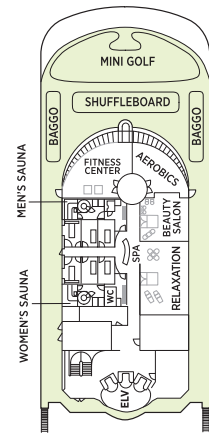

Seven Seas Navigator® DECK PLANS

DECK 5

DECK 6

DECK 7

DECK 8

- | | |
|--|--|
| MS MASTER SUITE | D CONCIERGE SUITE |
| GS GRAND SUITE | E DELUXE VERANDA SUITE |
| NS NAVIGATOR SUITE | F DELUXE VERANDA SUITE |
| A PENTHOUSE SUITE | G DELUXE WINDOW SUITE |
| B PENTHOUSE SUITE | H DELUXE WINDOW SUITE |
| C PENTHOUSE SUITE | |

OVERALL LENGTH... 566 ft.
 BEAM (WIDTH)... 81 ft.
 DRAFT... 24 ft.
 SUITES... 245
 GUESTS... 490
 OFFICERS... European
 CREW... 345 International
 GUEST DECKS... 8
 GROSS TONNAGE... 28,803
 CRUISING SPEED... 20 Knots
 SHIP'S REGISTRY... Bahamas

DECK 9

DECK 10

DECK 11

DECK 12

- Convertible sofa bed
- ♿ Wheelchair accessible suites 832, 833, 928 and 929 have shower stall instead of bathtub
- Connecting suites

Up to one rollaway bed can be added to most suites, please inquire at time of booking.