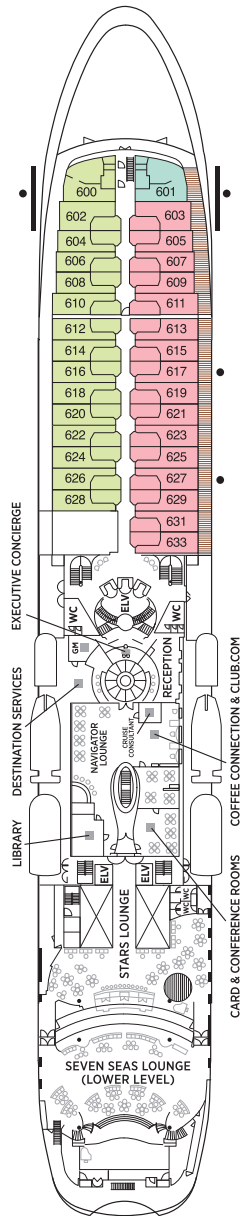

Seven Seas Navigator® DECK PLANS

DECK 5

DECK 6

DECK 7

DECK 8

- | | |
|--|--|
| MS MASTER SUITE | D CONCIERGE SUITE |
| GS GRAND SUITE | E DELUXE VERANDA SUITE |
| NS NAVIGATOR SUITE | F DELUXE VERANDA SUITE |
| A PENTHOUSE SUITE | G DELUXE WINDOW SUITE |
| B PENTHOUSE SUITE | H DELUXE WINDOW SUITE |
| C PENTHOUSE SUITE | |

OVERALL LENGTH... 566 ft.
 BEAM (WIDTH)... 81 ft.
 DRAFT... 24 ft.
 SUITES... 245
 GUESTS... 490
 OFFICERS... European
 CREW... 345 International
 GUEST DECKS... 8
 GROSS TONNAGE... 28,803
 CRUISING SPEED... 20 Knots
 SHIP'S REGISTRY... Bahamas

DECK 9

DECK 10

DECK 11

DECK 12

- Convertible sofa bed
- ♿ Wheelchair accessible suites 832, 833, 928 and 929 have shower stall instead of bathtub
- Connecting suites

Up to one rollaway bed can be added to most suites, please inquire at time of booking.