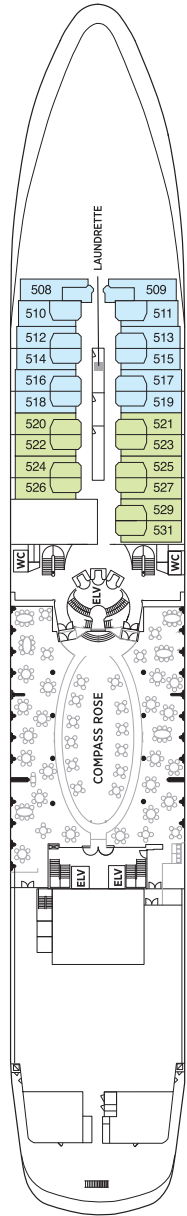

Seven Seas Navigator® DECK PLANS

DECK 5

DECK 6

DECK 7

DECK 8

- | | |
|--|--|
| MS MASTER SUITE | D CONCIERGE SUITE |
| GS GRAND SUITE | E DELUXE VERANDA SUITE |
| NS NAVIGATOR SUITE | F DELUXE VERANDA SUITE |
| A PENTHOUSE SUITE | G DELUXE WINDOW SUITE |
| B PENTHOUSE SUITE | H DELUXE WINDOW SUITE |
| C PENTHOUSE SUITE | |

OVERALL LENGTH... 566 ft.
 BEAM (WIDTH)... 81 ft.
 DRAFT... 24 ft.
 SUITES... 245
 GUESTS... 490
 OFFICERS... European
 CREW... 345 International
 GUEST DECKS... 8
 GROSS TONNAGE... 28,803
 CRUISING SPEED... 20 Knots
 SHIP'S REGISTRY... Bahamas

DECK 9

DECK 10

DECK 11

DECK 12

- Convertible sofa bed
- ♿ Wheelchair accessible suites 832, 833, 928 and 929 have shower stall instead of bathtub
- Connecting suites

Up to one rollaway bed can be added to most suites, please inquire at time of booking.