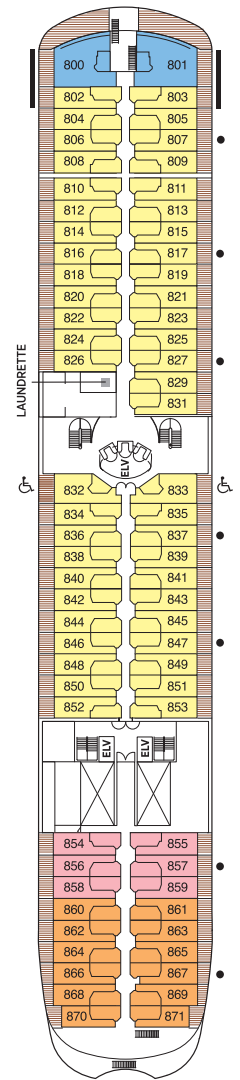

Seven Seas Navigator® DECK PLANS

DECK 5

DECK 6

DECK 7

DECK 8

- | | |
|--|--|
| MS MASTER SUITE | D CONCIERGE SUITE |
| GS GRAND SUITE | E DELUXE VERANDA SUITE |
| NS NAVIGATOR SUITE | F DELUXE VERANDA SUITE |
| A PENTHOUSE SUITE | G DELUXE WINDOW SUITE |
| B PENTHOUSE SUITE | H DELUXE WINDOW SUITE |
| C PENTHOUSE SUITE | |

OVERALL LENGTH... 566 ft.
 BEAM (WIDTH)... 81 ft.
 DRAFT... 24 ft.
 SUITES... 245
 GUESTS... 490
 OFFICERS... European
 CREW... 345 International
 GUEST DECKS... 8
 GROSS TONNAGE... 28,803
 CRUISING SPEED... 20 Knots
 SHIP'S REGISTRY... Bahamas

DECK 9

DECK 10

DECK 11

DECK 12

- Convertible sofa bed
- ♿ Wheelchair accessible suites 832, 833, 928 and 929 have shower stall instead of bathtub
- Connecting suites

Up to one rollaway bed can be added to most suites, please inquire at time of booking.