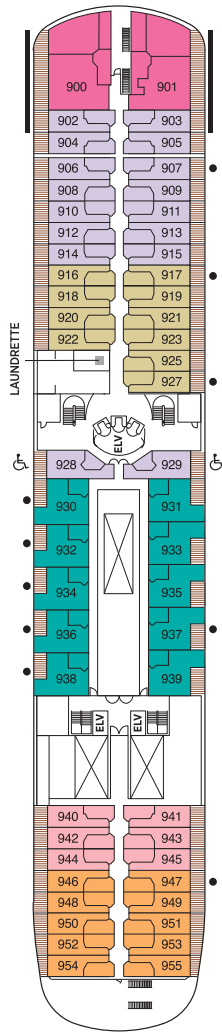

Seven Seas Navigator® DECK PLANS

DECK 5

DECK 6

DECK 7

DECK 8

- | | |
|--|--|
| MS MASTER SUITE | D CONCIERGE SUITE |
| GS GRAND SUITE | E DELUXE VERANDA SUITE |
| NS NAVIGATOR SUITE | F DELUXE VERANDA SUITE |
| A PENTHOUSE SUITE | G DELUXE WINDOW SUITE |
| B PENTHOUSE SUITE | H DELUXE WINDOW SUITE |
| C PENTHOUSE SUITE | |

OVERALL LENGTH... 566 ft.
 BEAM (WIDTH)... 81 ft.
 DRAFT... 24 ft.
 SUITES... 245
 GUESTS... 490
 OFFICERS... European
 CREW... 345 International
 GUEST DECKS... 8
 GROSS TONNAGE... 28,803
 CRUISING SPEED... 20 Knots
 SHIP'S REGISTRY... Bahamas

DECK 9

DECK 10

DECK 11

DECK 12

- Convertible sofa bed
- ♿ Wheelchair accessible suites 832, 833, 928 and 929 have shower stall instead of bathtub
- Connecting suites

Up to one rollaway bed can be added to most suites, please inquire at time of booking.