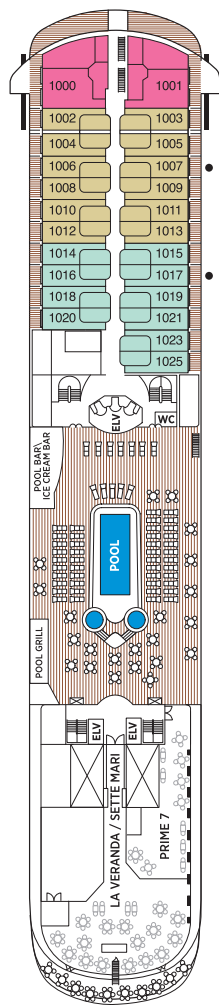

Seven Seas Navigator® DECK PLANS

DECK 5

DECK 6

DECK 7

DECK 8

- | | |
|--|--|
| MS MASTER SUITE | D CONCIERGE SUITE |
| GS GRAND SUITE | E DELUXE VERANDA SUITE |
| NS NAVIGATOR SUITE | F DELUXE VERANDA SUITE |
| A PENTHOUSE SUITE | G DELUXE WINDOW SUITE |
| B PENTHOUSE SUITE | H DELUXE WINDOW SUITE |
| C PENTHOUSE SUITE | |

OVERALL LENGTH... 566 ft.
 BEAM (WIDTH)... 81 ft.
 DRAFT... 24 ft.
 SUITES... 245
 GUESTS... 490
 OFFICERS... European
 CREW... 345 International
 GUEST DECKS... 8
 GROSS TONNAGE... 28,803
 CRUISING SPEED... 20 Knots
 SHIP'S REGISTRY... Bahamas

DECK 9

DECK 10

DECK 11

DECK 12

- Convertible sofa bed
- ♿ Wheelchair accessible suites 832, 833, 928 and 929 have shower stall instead of bathtub
- Connecting suites

Up to one rollaway bed can be added to most suites, please inquire at time of booking.