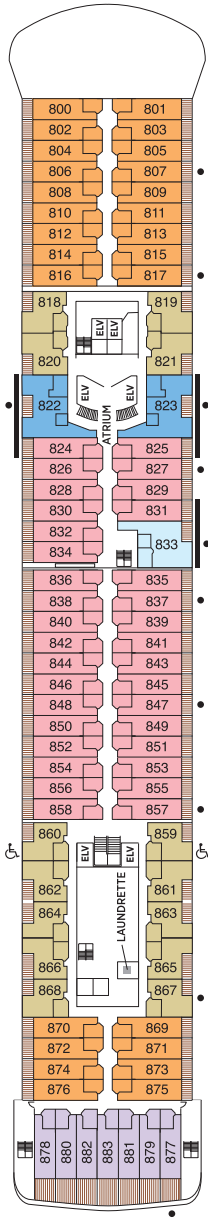

# Seven Seas Voyager® DECK PLANS

DECK 4

DECK 5

DECK 6

DECK 7

- |  |   |
|--|---|
| <span style="color: #e91e63;">■</span> MS MASTER SUITE     | <span style="color: #9c27b0;">■</span> C PENTHOUSE SUITE      |
| <span style="color: #ff9800;">■</span> GS GRAND SUITE      | <span style="color: #ffff00;">■</span> D CONCIERGE SUITE      |
| <span style="color: #2196f3;">■</span> VS VOYAGER SUITE    | <span style="color: #ff8a65;">■</span> E CONCIERGE SUITE      |
| <span style="color: #add8e6;">■</span> SS SEVEN SEAS SUITE | <span style="color: #ff9800;">■</span> F DELUXE VERANDA SUITE |
| <span style="color: #8bc34a;">■</span> A PENTHOUSE SUITE   | <span style="color: #c8e6c9;">■</span> G DELUXE VERANDA SUITE |
| <span style="color: #c0c0c0;">■</span> B PENTHOUSE SUITE   | <span style="color: #e0e0e0;">■</span> H DELUXE VERANDA SUITE |

OVERALL LENGTH . . . . . 670 ft.  
 BEAM (WIDTH) . . . . . 94.5 ft.  
 DRAFT . . . . . 23 ft.  
 SUITES . . . . . 350  
 GUESTS . . . . . 700  
 OFFICERS . . . . . European  
 CREW . . . . . 447 International  
 GUEST DECKS . . . . . 9  
 GROSS TONNAGE . . . . . 42,363  
 CRUISING SPEED . . . . . 20 Knots  
 SHIP'S REGISTRY . . . . . Bahamas

DECK 8

DECK 9

DECK 10

DECK 11

DECK 12

- + 2-bedroom suite accommodates up to 6 guests
- Convertible sofa bed
- ♿ Wheelchair accessible suites 761, 762, 859 and 860 have shower stall instead of bathtub
- Connecting suites

Up to one rollaway bed can be added to most suites, please inquire at time of booking.