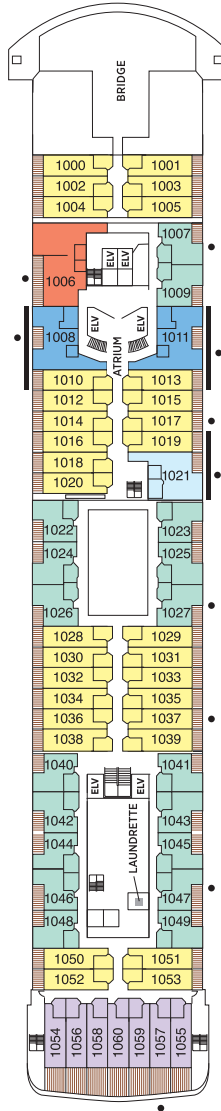

# Seven Seas Voyager® DECK PLANS

DECK 4

DECK 5

DECK 6

DECK 7

- |  |   |
|--|---|
| <span style="color: #e91e63;">■</span> MS MASTER SUITE     | <span style="color: #9c27b0;">■</span> C PENTHOUSE SUITE      |
| <span style="color: #ff9800;">■</span> GS GRAND SUITE      | <span style="color: #ffff00;">■</span> D CONCIERGE SUITE      |
| <span style="color: #2196f3;">■</span> VS VOYAGER SUITE    | <span style="color: #ff8a65;">■</span> E CONCIERGE SUITE      |
| <span style="color: #add8e6;">■</span> SS SEVEN SEAS SUITE | <span style="color: #ff9800;">■</span> F DELUXE VERANDA SUITE |
| <span style="color: #8bc34a;">■</span> A PENTHOUSE SUITE   | <span style="color: #c8e6c9;">■</span> G DELUXE VERANDA SUITE |
| <span style="color: #c0c0c0;">■</span> B PENTHOUSE SUITE   | <span style="color: #e0e0e0;">■</span> H DELUXE VERANDA SUITE |

OVERALL LENGTH . . . . . 670 ft.  
 BEAM (WIDTH) . . . . . 94.5 ft.  
 DRAFT . . . . . 23 ft.  
 SUITES . . . . . 350  
 GUESTS . . . . . 700  
 OFFICERS . . . . . European  
 CREW . . . . . 447 International  
 GUEST DECKS . . . . . 9  
 GROSS TONNAGE . . . . . 42,363  
 CRUISING SPEED . . . . . 20 Knots  
 SHIP'S REGISTRY . . . . . Bahamas

DECK 8

DECK 9

DECK 10

DECK 11

DECK 12

- + 2-bedroom suite accommodates up to 6 guests
- Convertible sofa bed
- ♿ Wheelchair accessible suites 761, 762, 859 and 860 have shower stall instead of bathtub
- Connecting suites

Up to one rollaway bed can be added to most suites, please inquire at time of booking.