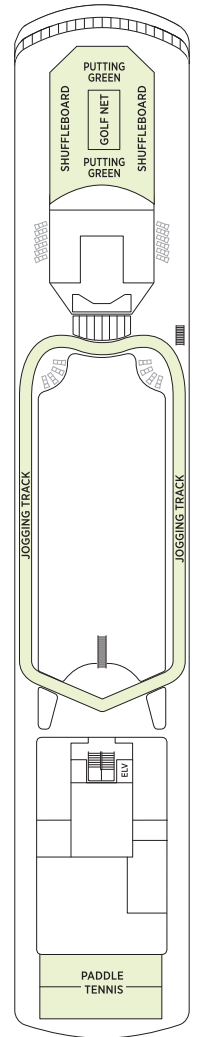

# Seven Seas Voyager® DECK PLANS

DECK 4

DECK 5

DECK 6

DECK 7

- |  |   |
|--|---|
| <span style="color: #e91e63;">■</span> MS MASTER SUITE     | <span style="color: #9c27b0;">■</span> C PENTHOUSE SUITE      |
| <span style="color: #ff9800;">■</span> GS GRAND SUITE      | <span style="color: #ffff00;">■</span> D CONCIERGE SUITE      |
| <span style="color: #2196f3;">■</span> VS VOYAGER SUITE    | <span style="color: #ff8a65;">■</span> E CONCIERGE SUITE      |
| <span style="color: #add8e6;">■</span> SS SEVEN SEAS SUITE | <span style="color: #ff9800;">■</span> F DELUXE VERANDA SUITE |
| <span style="color: #8bc34a;">■</span> A PENTHOUSE SUITE   | <span style="color: #c8e6c9;">■</span> G DELUXE VERANDA SUITE |
| <span style="color: #c0c0c0;">■</span> B PENTHOUSE SUITE   | <span style="color: #e0e0e0;">■</span> H DELUXE VERANDA SUITE |

OVERALL LENGTH . . . . . 670 ft.  
 BEAM (WIDTH) . . . . . 94.5 ft.  
 DRAFT . . . . . 23 ft.  
 SUITES . . . . . 350  
 GUESTS . . . . . 700  
 OFFICERS . . . . . European  
 CREW . . . . . 447 International  
 GUEST DECKS . . . . . 9  
 GROSS TONNAGE . . . . . 42,363  
 CRUISING SPEED . . . . . 20 Knots  
 SHIP'S REGISTRY . . . . . Bahamas

DECK 8

DECK 9

DECK 10

DECK 11

DECK 12

- + 2-bedroom suite accommodates up to 6 guests
- Convertible sofa bed
- ♿ Wheelchair accessible suites 761, 762, 859 and 860 have shower stall instead of bathtub
- Connecting suites

Up to one rollaway bed can be added to most suites, please inquire at time of booking.