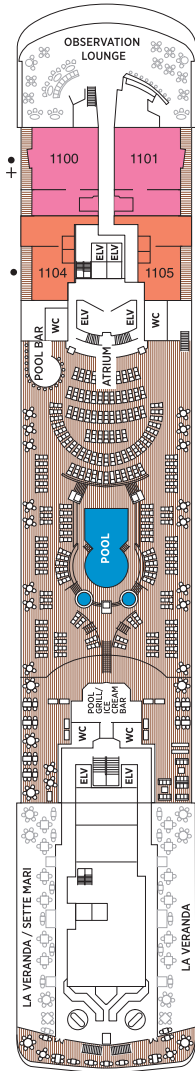

# Seven Seas Voyager® DECK PLANS

DECK 4

DECK 5

DECK 6

DECK 7

- |  |   |
|--|---|
| <span style="color: #e91e63;">■</span> MS MASTER SUITE     | <span style="color: #9c27b0;">■</span> C PENTHOUSE SUITE      |
| <span style="color: #ff9800;">■</span> GS GRAND SUITE      | <span style="color: #ffff00;">■</span> D CONCIERGE SUITE      |
| <span style="color: #2196f3;">■</span> VS VOYAGER SUITE    | <span style="color: #ff8a65;">■</span> E CONCIERGE SUITE      |
| <span style="color: #add8e6;">■</span> SS SEVEN SEAS SUITE | <span style="color: #ff9800;">■</span> F DELUXE VERANDA SUITE |
| <span style="color: #8bc34a;">■</span> A PENTHOUSE SUITE   | <span style="color: #c8e6c9;">■</span> G DELUXE VERANDA SUITE |
| <span style="color: #c0c0c0;">■</span> B PENTHOUSE SUITE   | <span style="color: #e0e0e0;">■</span> H DELUXE VERANDA SUITE |

OVERALL LENGTH . . . . . 670 ft.  
 BEAM (WIDTH) . . . . . 94.5 ft.  
 DRAFT . . . . . 23 ft.  
 SUITES . . . . . 350  
 GUESTS . . . . . 700  
 OFFICERS . . . . . European  
 CREW . . . . . 447 International  
 GUEST DECKS . . . . . 9  
 GROSS TONNAGE . . . . . 42,363  
 CRUISING SPEED . . . . . 20 Knots  
 SHIP'S REGISTRY . . . . . Bahamas

DECK 8

DECK 9

DECK 10

DECK 11

DECK 12

- + 2-bedroom suite accommodates up to 6 guests
- Convertible sofa bed
- ♿ Wheelchair accessible suites 761, 762, 859 and 860 have shower stall instead of bathtub
- Connecting suites

Up to one rollaway bed can be added to most suites, please inquire at time of booking.