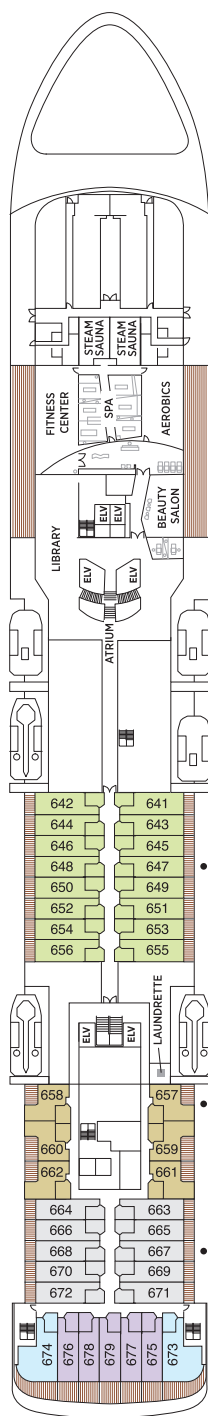

# Seven Seas Voyager® DECK PLANS

DECK 4

DECK 5

DECK 6

DECK 7

- |  |   |
|--|---|
| <span style="color: #e91e63;">■</span> MS MASTER SUITE     | <span style="color: #9c27b0;">■</span> C PENTHOUSE SUITE      |
| <span style="color: #ff9800;">■</span> GS GRAND SUITE      | <span style="color: #ffff00;">■</span> D CONCIERGE SUITE      |
| <span style="color: #2196f3;">■</span> VS VOYAGER SUITE    | <span style="color: #ff8a65;">■</span> E CONCIERGE SUITE      |
| <span style="color: #add8e6;">■</span> SS SEVEN SEAS SUITE | <span style="color: #ff9800;">■</span> F DELUXE VERANDA SUITE |
| <span style="color: #8bc34a;">■</span> A PENTHOUSE SUITE   | <span style="color: #c8e6c9;">■</span> G DELUXE VERANDA SUITE |
| <span style="color: #c0c0c0;">■</span> B PENTHOUSE SUITE   | <span style="color: #e0e0e0;">■</span> H DELUXE VERANDA SUITE |

OVERALL LENGTH . . . . . 670 ft.  
 BEAM (WIDTH) . . . . . 94.5 ft.  
 DRAFT . . . . . 23 ft.  
 SUITES . . . . . 350  
 GUESTS . . . . . 700  
 OFFICERS . . . . . European  
 CREW . . . . . 447 International  
 GUEST DECKS . . . . . 9  
 GROSS TONNAGE . . . . . 42,363  
 CRUISING SPEED . . . . . 20 Knots  
 SHIP'S REGISTRY . . . . . Bahamas

DECK 8

DECK 9

DECK 10

DECK 11

DECK 12

- + 2-bedroom suite accommodates up to 6 guests
- Convertible sofa bed
- ♿ Wheelchair accessible suites 761, 762, 859 and 860 have shower stall instead of bathtub
- Connecting suites