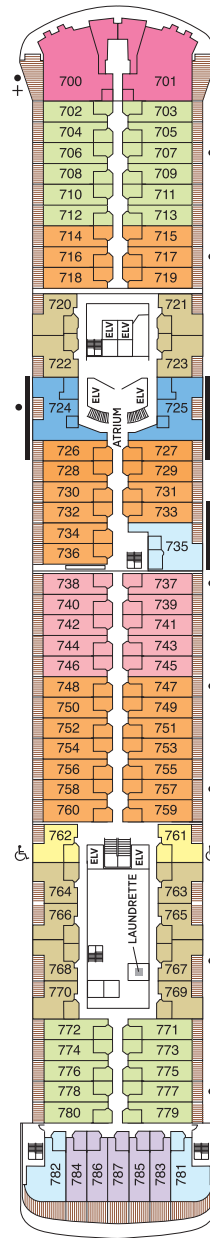

# Seven Seas Voyager® DECK PLANS

DECK 4

DECK 5

DECK 6

DECK 7

- |  |   |
|--|---|
| <span style="color: #e91e63;">■</span> MS MASTER SUITE     | <span style="color: #9c27b0;">■</span> C PENTHOUSE SUITE      |
| <span style="color: #ff9800;">■</span> GS GRAND SUITE      | <span style="color: #ffff00;">■</span> D CONCIERGE SUITE      |
| <span style="color: #2196f3;">■</span> VS VOYAGER SUITE    | <span style="color: #ff8a65;">■</span> E CONCIERGE SUITE      |
| <span style="color: #add8e6;">■</span> SS SEVEN SEAS SUITE | <span style="color: #ff9800;">■</span> F DELUXE VERANDA SUITE |
| <span style="color: #8bc34a;">■</span> A PENTHOUSE SUITE   | <span style="color: #c8e6c9;">■</span> G DELUXE VERANDA SUITE |
| <span style="color: #c0c0c0;">■</span> B PENTHOUSE SUITE   | <span style="color: #e0e0e0;">■</span> H DELUXE VERANDA SUITE |

OVERALL LENGTH . . . . . 670 ft.  
 BEAM (WIDTH) . . . . . 94.5 ft.  
 DRAFT . . . . . 23 ft.  
 SUITES . . . . . 350  
 GUESTS . . . . . 700  
 OFFICERS . . . . . European  
 CREW . . . . . 447 International  
 GUEST DECKS . . . . . 9  
 GROSS TONNAGE . . . . . 42,363  
 CRUISING SPEED . . . . . 20 Knots  
 SHIP'S REGISTRY . . . . . Bahamas

DECK 8

DECK 9

DECK 10

DECK 11

DECK 12

- + 2-bedroom suite accommodates up to 6 guests
- Convertible sofa bed
- ♿ Wheelchair accessible suites 761, 762, 859 and 860 have shower stall instead of bathtub
- Connecting suites

Up to one rollaway bed can be added to most suites, please inquire at time of booking.