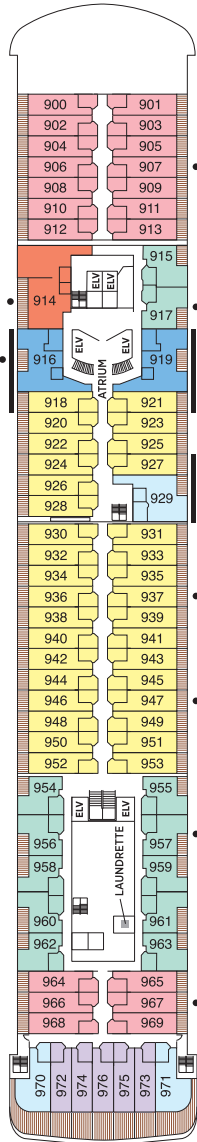

# Seven Seas Voyager® DECK PLANS

DECK 4

DECK 5

DECK 6

DECK 7

- |  |   |
|--|---|
| <span style="color: #e91e63;">■</span> MS MASTER SUITE     | <span style="color: #9c27b0;">■</span> C PENTHOUSE SUITE      |
| <span style="color: #ff9800;">■</span> GS GRAND SUITE      | <span style="color: #ffff00;">■</span> D CONCIERGE SUITE      |
| <span style="color: #2196f3;">■</span> VS VOYAGER SUITE    | <span style="color: #ff8a65;">■</span> E CONCIERGE SUITE      |
| <span style="color: #add8e6;">■</span> SS SEVEN SEAS SUITE | <span style="color: #ff9800;">■</span> F DELUXE VERANDA SUITE |
| <span style="color: #8bc34a;">■</span> A PENTHOUSE SUITE   | <span style="color: #c8e6c9;">■</span> G DELUXE VERANDA SUITE |
| <span style="color: #c0c0c0;">■</span> B PENTHOUSE SUITE   | <span style="color: #e0e0e0;">■</span> H DELUXE VERANDA SUITE |

OVERALL LENGTH . . . . . 670 ft.  
 BEAM (WIDTH) . . . . . 94.5 ft.  
 DRAFT . . . . . 23 ft.  
 SUITES . . . . . 350  
 GUESTS . . . . . 700  
 OFFICERS . . . . . European  
 CREW . . . . . 447 International  
 GUEST DECKS . . . . . 9  
 GROSS TONNAGE . . . . . 42,363  
 CRUISING SPEED . . . . . 20 Knots  
 SHIP'S REGISTRY . . . . . Bahamas

DECK 8

DECK 9

DECK 10

DECK 11

DECK 12

- + 2-bedroom suite accommodates up to 6 guests
- Convertible sofa bed
- ♿ Wheelchair accessible suites 761, 762, 859 and 860 have shower stall instead of bathtub
- Connecting suites

Up to one rollaway bed can be added to most suites, please inquire at time of booking.