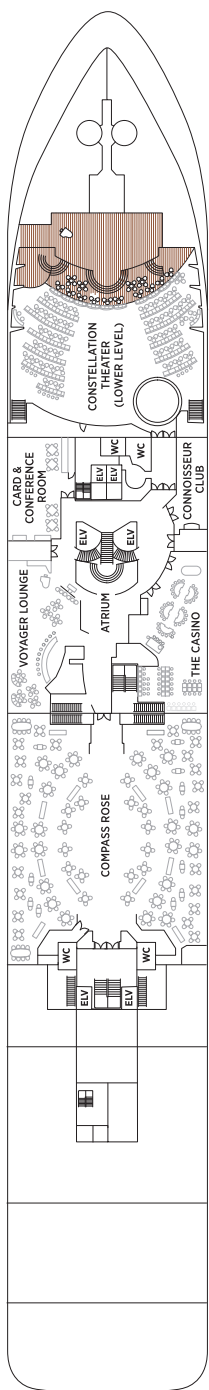

# Seven Seas Voyager® DECK PLANS

DECK 4

DECK 5

DECK 6

DECK 7

- |  |   |
|--|---|
| <span style="color: #e91e63;">■</span> MS MASTER SUITE     | <span style="color: #9c27b0;">■</span> C PENTHOUSE SUITE      |
| <span style="color: #ff9800;">■</span> GS GRAND SUITE      | <span style="color: #ffff00;">■</span> D CONCIERGE SUITE      |
| <span style="color: #2196f3;">■</span> VS VOYAGER SUITE    | <span style="color: #ff8a65;">■</span> E CONCIERGE SUITE      |
| <span style="color: #add8e6;">■</span> SS SEVEN SEAS SUITE | <span style="color: #ff9800;">■</span> F DELUXE VERANDA SUITE |
| <span style="color: #8bc34a;">■</span> A PENTHOUSE SUITE   | <span style="color: #c8e6c9;">■</span> G DELUXE VERANDA SUITE |
| <span style="color: #c0c0c0;">■</span> B PENTHOUSE SUITE   | <span style="color: #e0e0e0;">■</span> H DELUXE VERANDA SUITE |

OVERALL LENGTH . . . . . 670 ft.  
 BEAM (WIDTH) . . . . . 94.5 ft.  
 DRAFT . . . . . 23 ft.  
 SUITES . . . . . 350  
 GUESTS . . . . . 700  
 OFFICERS . . . . . European  
 CREW . . . . . 447 International  
 GUEST DECKS . . . . . 9  
 GROSS TONNAGE . . . . . 42,363  
 CRUISING SPEED . . . . . 20 Knots  
 SHIP'S REGISTRY . . . . . Bahamas

DECK 8

DECK 9

DECK 10

DECK 11

DECK 12

- + 2-bedroom suite accommodates up to 6 guests
- Convertible sofa bed
- ♿ Wheelchair accessible suites 761, 762, 859 and 860 have shower stall instead of bathtub
- Connecting suites