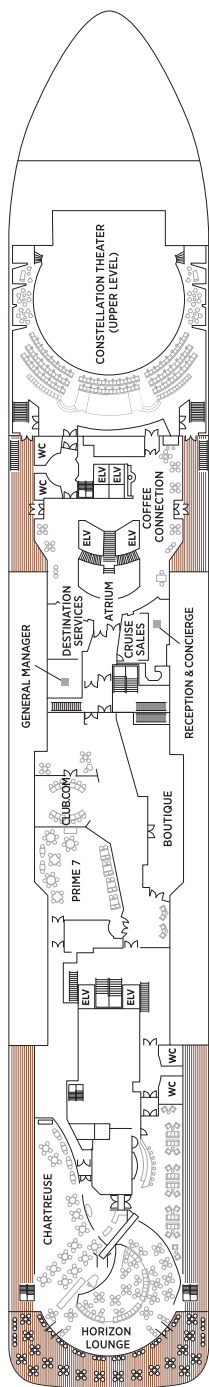

# Seven Seas Voyager® DECK PLANS

DECK 4

DECK 5

DECK 6

DECK 7

- |  |   |
|--|---|
| <span style="color: #e91e63;">■</span> MS MASTER SUITE     | <span style="color: #9c27b0;">■</span> C PENTHOUSE SUITE      |
| <span style="color: #ff9800;">■</span> GS GRAND SUITE      | <span style="color: #ffff00;">■</span> D CONCIERGE SUITE      |
| <span style="color: #2196f3;">■</span> VS VOYAGER SUITE    | <span style="color: #ff8a65;">■</span> E CONCIERGE SUITE      |
| <span style="color: #add8e6;">■</span> SS SEVEN SEAS SUITE | <span style="color: #ff9800;">■</span> F DELUXE VERANDA SUITE |
| <span style="color: #8bc34a;">■</span> A PENTHOUSE SUITE   | <span style="color: #c8e6c9;">■</span> G DELUXE VERANDA SUITE |
| <span style="color: #c0c0c0;">■</span> B PENTHOUSE SUITE   | <span style="color: #e0e0e0;">■</span> H DELUXE VERANDA SUITE |

OVERALL LENGTH . . . . . 670 ft.  
 BEAM (WIDTH) . . . . . 94.5 ft.  
 DRAFT . . . . . 23 ft.  
 SUITES . . . . . 350  
 GUESTS . . . . . 700  
 OFFICERS . . . . . European  
 CREW . . . . . 447 International  
 GUEST DECKS . . . . . 9  
 GROSS TONNAGE . . . . . 42,363  
 CRUISING SPEED . . . . . 20 Knots  
 SHIP'S REGISTRY . . . . . Bahamas

DECK 8

DECK 9

DECK 10

DECK 11

DECK 12

- + 2-bedroom suite accommodates up to 6 guests
- Convertible sofa bed
- ♿ Wheelchair accessible suites 761, 762, 859 and 860 have shower stall instead of bathtub
- Connecting suites